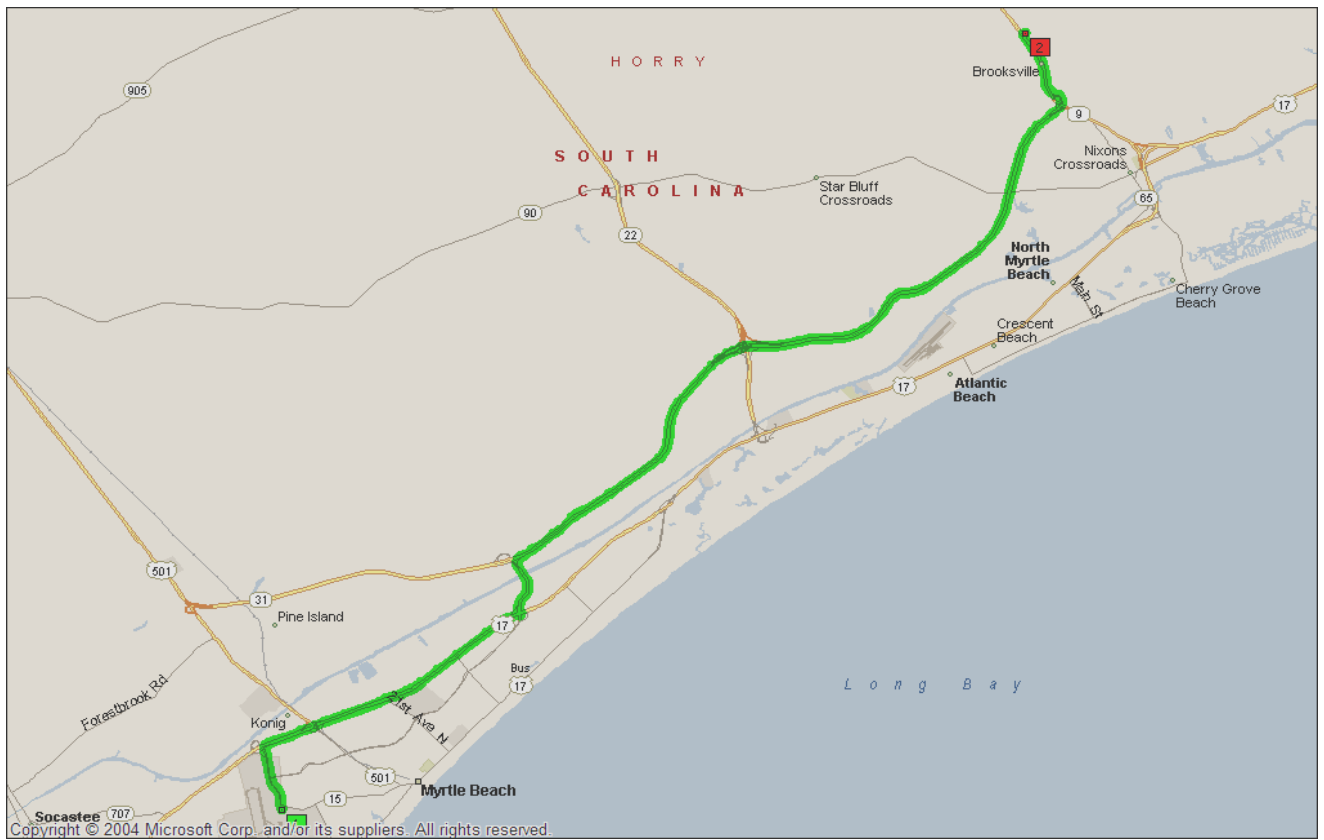

Directions From Myrtle Beach Jetport to Sun Colony

	Mile	Instruction	For	Toward
9:00 AM	0.0	Depart Jet Port Rd, Myrtle Beach, SC 29577 on Jet Port Rd (North)	0.1	
9:00 AM	0.1	Keep STRAIGHT onto Harrelson Blvd	1.1	
9:03 AM	1.2	Keep RIGHT onto Ramp	0.3	
9:03 AM	1.5	Keep STRAIGHT onto US-17 [Mark Garner Hwy]	5.0	
9:08 AM	6.5	Take Ramp (RIGHT) onto Robert M Grissom Pky	1.2	Grissom Parkway North
9:10 AM	7.7	Take Ramp (RIGHT) onto SR-31 [Carolina Bays Pky]	14.0	SC-31 / SC-9 / North Myrtle Beach
9:24 AM	21.7	Take Ramp onto SR-9	1.6	
9:27 AM	23.3	Arrive Sun Colony Blvd, Little River, SC 29566	9:27	
		Our condo is in Bldg 246 (2nd from the left), Unit # 305 (third floor)	7 AM	

SUMMARY

Driving distance: 23.3 miles

Trip duration: 27 minutes