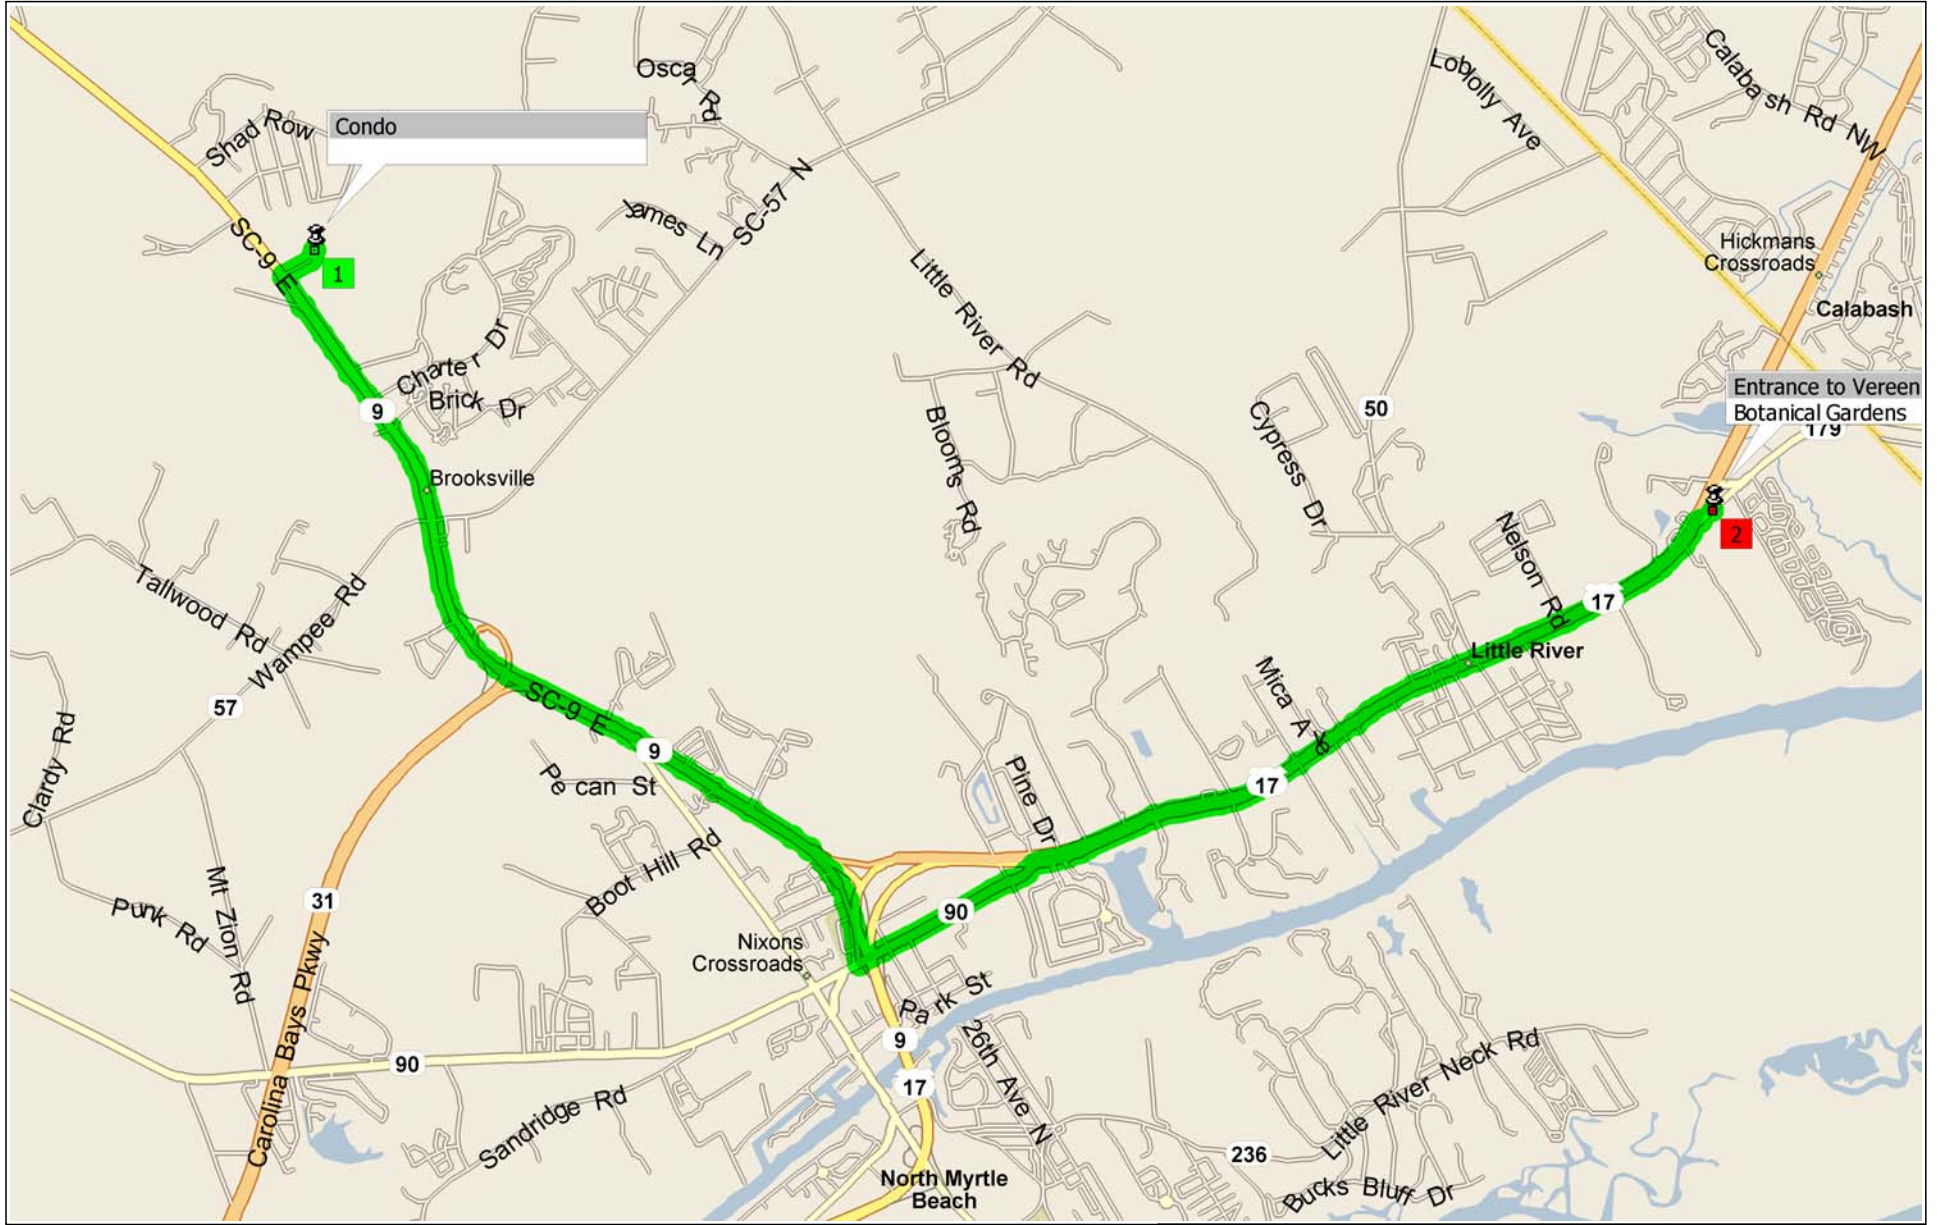

# Condo to Vereen Botanical Gardens

7.9 miles; 11 minutes

- |         |        |  |
|---------|--------|--|
| 9:00 AM | 0.0 mi | <b>1</b> Depart Condo on Local road(s) (South) for 76 yds  |
| 9:00 AM | 0.1 mi | Bear RIGHT (West) onto Local road(s) for 0.1 mi            |
| 9:00 AM | 0.2 mi | Bear LEFT (South-West) onto Local road(s) for 21 yds       |
| 9:00 AM | 0.2 mi | Turn LEFT (South-East) onto SR-9 for 3.5 mi                |
| 9:05 AM | 3.7 mi | Turn off onto Ramp for 0.3 mi towards US-17 N / Wilmington |
| 9:06 AM | 4.0 mi | Turn LEFT (East) onto SR-90 for 0.9 mi                     |
| 9:07 AM | 4.9 mi | Merge onto US-17 for 2.9 mi                                |
| 9:10 AM | 7.8 mi | Keep RIGHT onto SR-179 for 32 yds                          |
| 9:11 AM | 7.9 mi | Keep RIGHT to stay on SR-179 for 120 yds                   |
| 9:11 AM | 7.9 mi | <b>2</b> Arrive Entrance to Vereen                         |