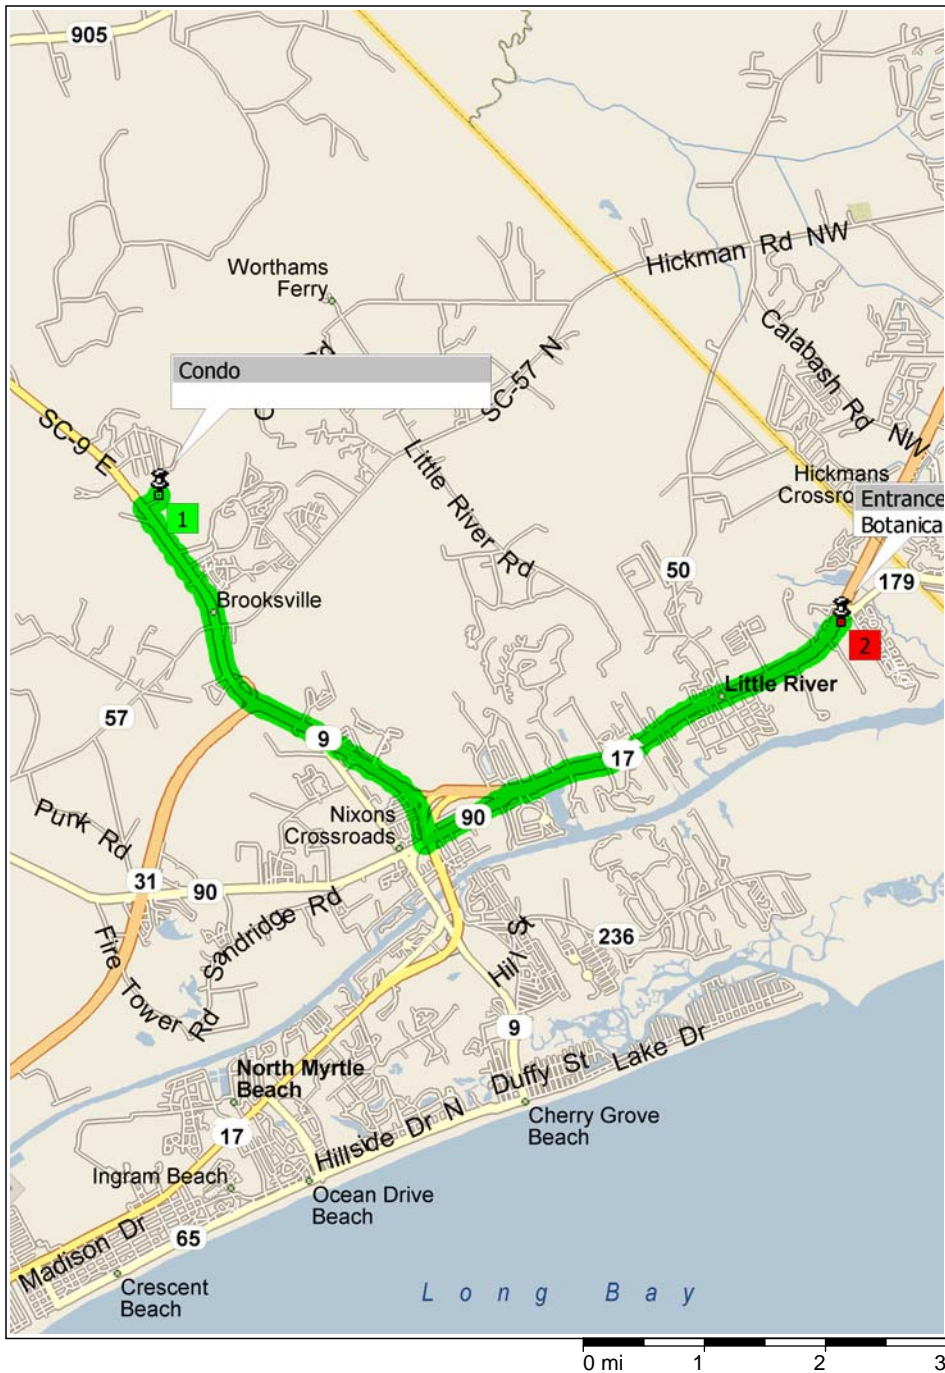

# Condo to Vereen Botanical Gardens

7.9 miles; 11 minutes

- |         |        |  |
|---------|--------|--|
| 9:00 AM | 0.0 mi | <b>1</b> Depart Condo on Local road(s) (South) for 76 yds  |
| 9:00 AM | 0.1 mi | Bear RIGHT (West) onto Local road(s) for 0.1 mi            |
| 9:00 AM | 0.2 mi | Bear LEFT (South-West) onto Local road(s) for 21 yds       |
| 9:00 AM | 0.2 mi | Turn LEFT (South-East) onto SR-9 for 3.5 mi                |
| 9:05 AM | 3.7 mi | Turn off onto Ramp for 0.3 mi towards US-17 N / Wilmington |
| 9:06 AM | 4.0 mi | Turn LEFT (East) onto SR-90 for 0.9 mi                     |
| 9:07 AM | 4.9 mi | Merge onto US-17 for 2.9 mi                                |
| 9:10 AM | 7.8 mi | Keep RIGHT onto SR-179 for 32 yds                          |
| 9:11 AM | 7.9 mi | Keep RIGHT to stay on SR-179 for 120 yds                   |
| 9:11 AM | 7.9 mi | <b>2</b> Arrive Entrance to Vereen                         |