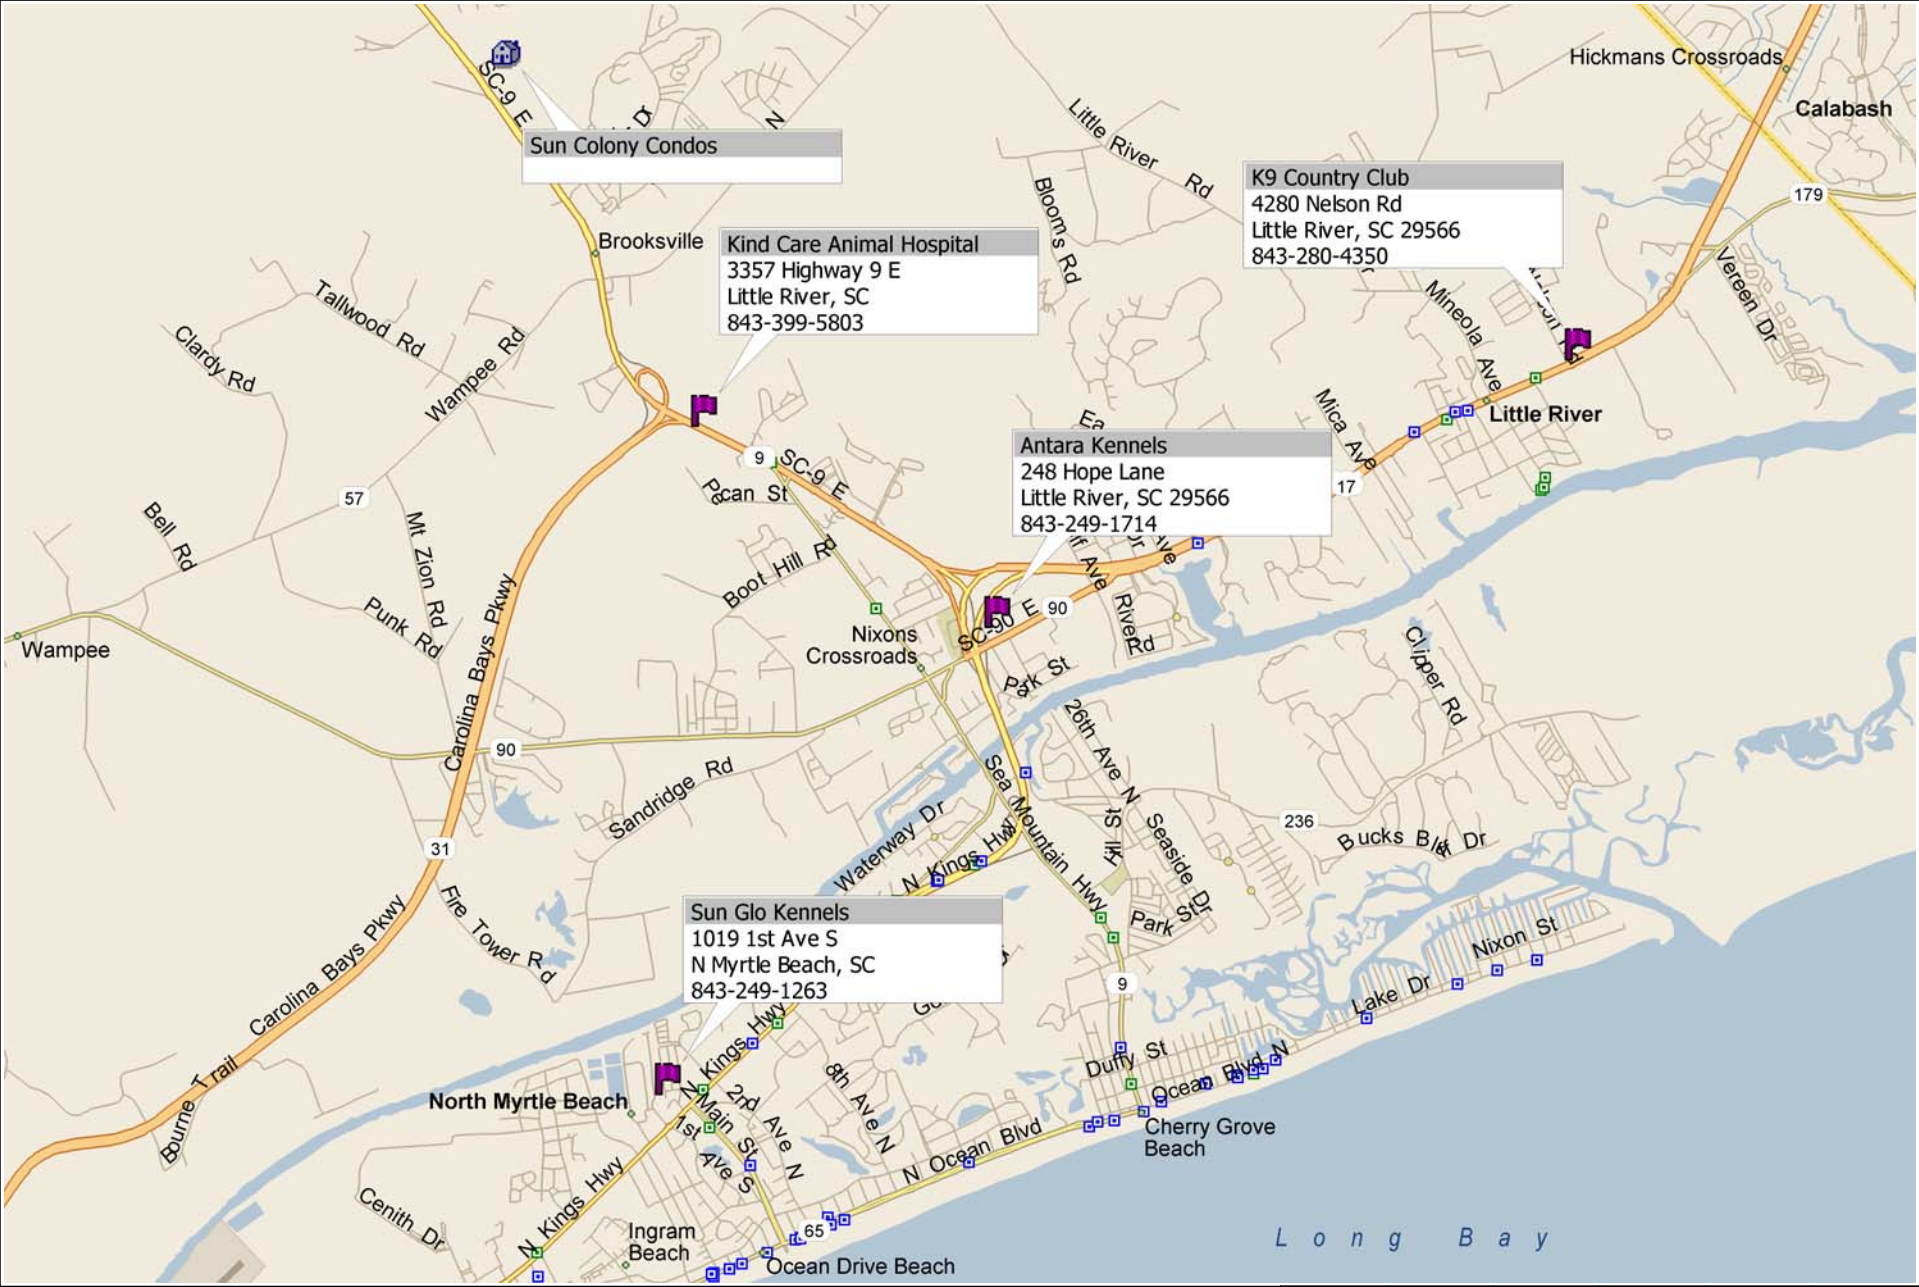

Local Kennels

Copyright © and (P) 1988–2006 Microsoft Corporation and/or its suppliers. All rights reserved. <http://www.microsoft.com/streets/>
Portions © 1990–2006 InstallShield Software Corporation. All rights reserved. Certain mapping and direction data © 2005 NAVTEQ. All rights reserved. The Data for areas of Canada includes information taken with permission from Canadian authorities, including: © Her Majesty the Queen in Right of Canada, © Queen's Printer for Ontario. NAVTEQ and NAVTEQ ON BOARD are trademarks of NAVTEQ. © 2005 Tele Atlas North America, Inc. All rights reserved. Tele Atlas and Tele Atlas North America are trademarks of Tele Atlas, Inc.