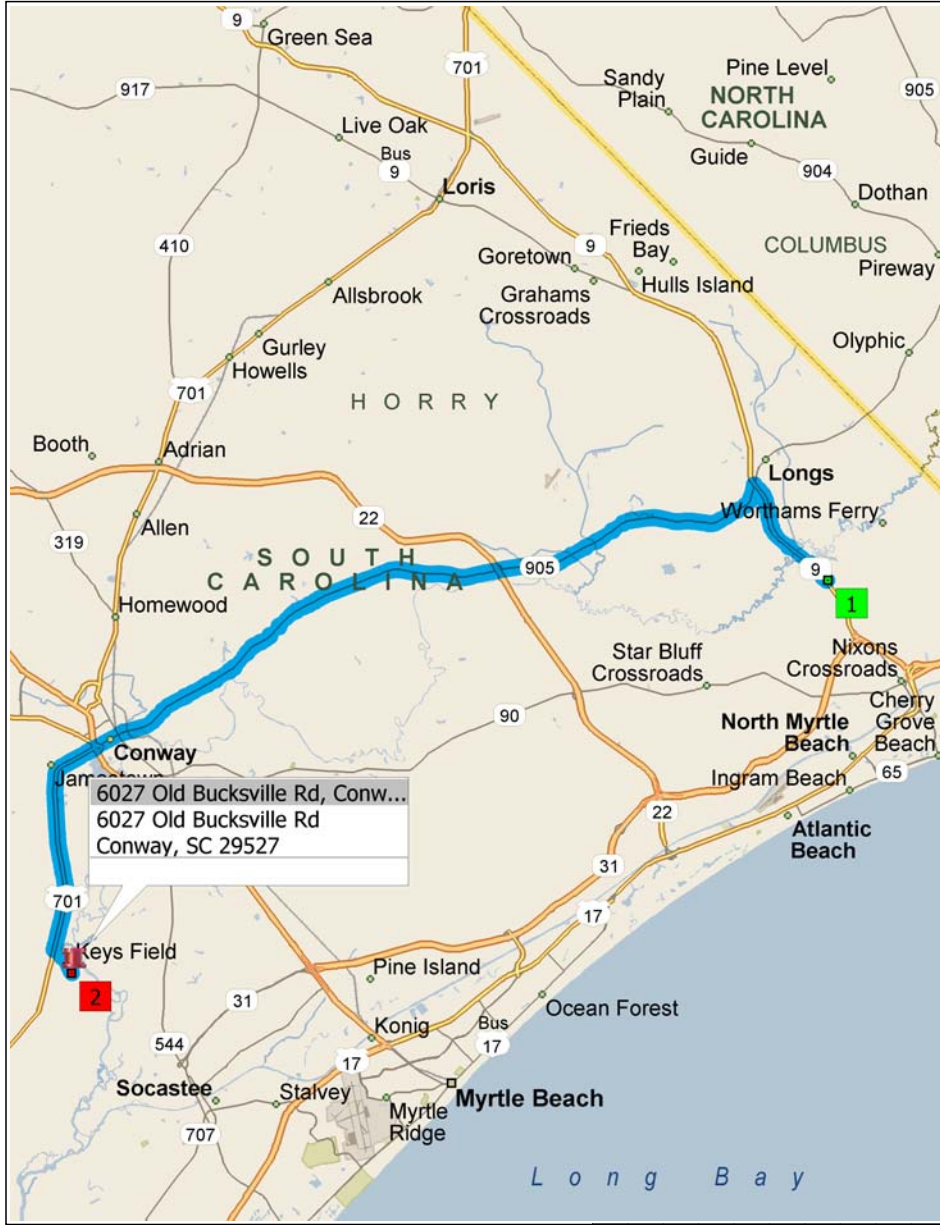

Condo to Hyman Vineyards

32.1 miles; 38 minutes

6027 Old Bucksville Rd, Conw...
6027 Old Bucksville Rd
Conway, SC 29527

- 9:00 AM 0.0 mi **1** Depart Sun Colony Blvd, Longs, SC 29568 on Sun Colony Blvd (South-West) for 109 yds
- 9:00 AM 0.1 mi Turn RIGHT (North-West) onto SR-9 for 3.6 mi
- 9:04 AM 3.6 mi Turn LEFT (South) onto SR-905 for 20.4 mi

- 9:27 AM 24.1 mi Road name changes to US-701 [4th Ave] for 7.2 mi
- 9:36 AM 31.2 mi Turn LEFT (East) onto Old Bucksville Rd for 0.9 mi
- 9:38 AM 32.1 mi 2 Arrive 6027 Old Bucksville Rd, Conway, SC 29527 [6027 Old Bucksville Rd, Conway, SC 29527]