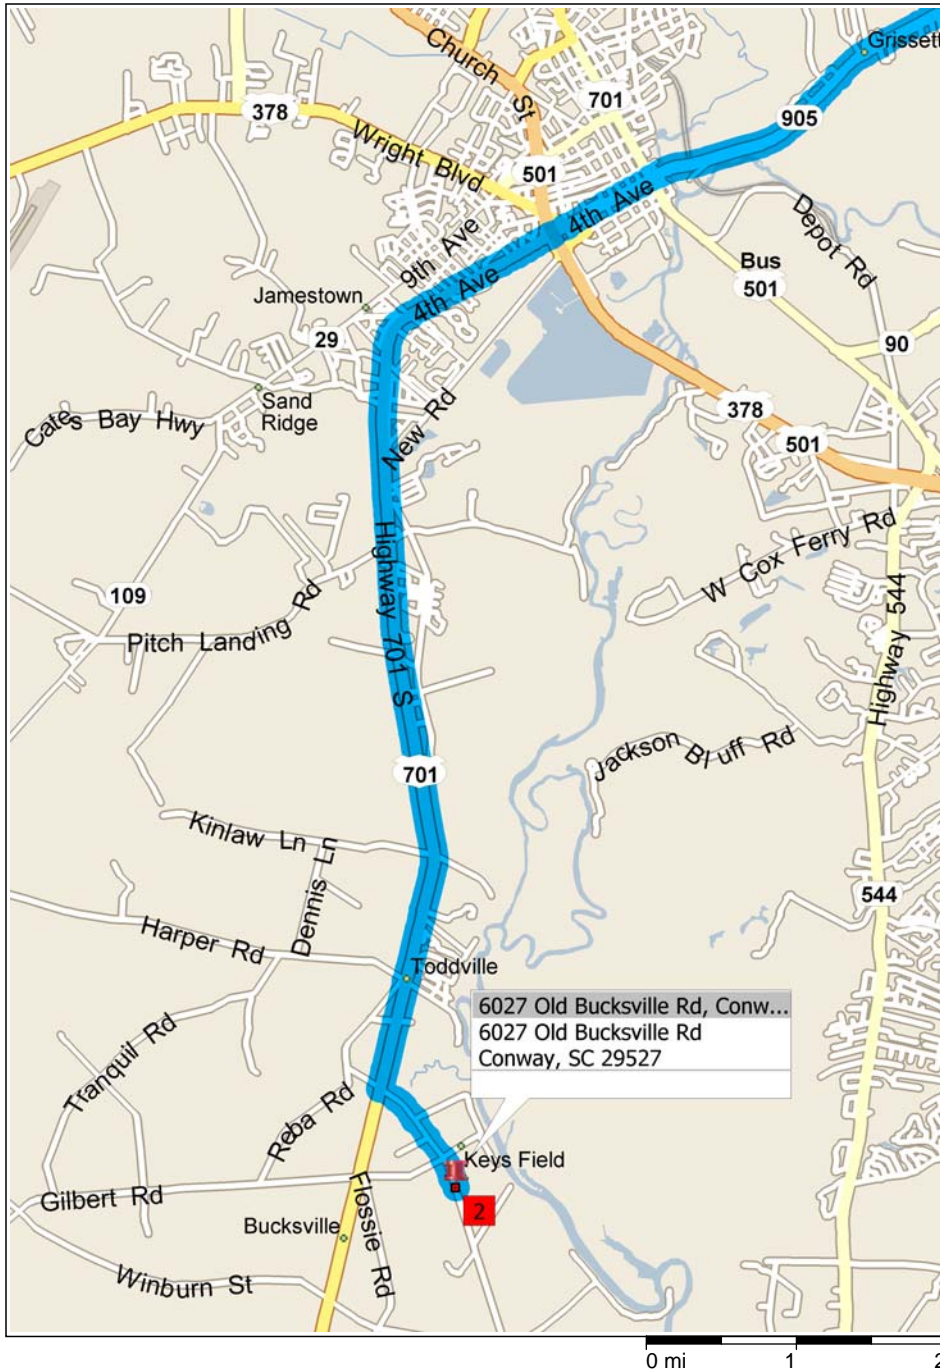

Condo to Hyman Vineyards

32.1 miles; 38 minutes

6027 Old Bucksville Rd, Conw...
6027 Old Bucksville Rd
Conway, SC 29527

- 9:00 AM 0.0 mi **1** Depart Sun Colony Blvd, Longs, SC 29568 on Sun Colony Blvd (South-West) for 109 yds
- 9:00 AM 0.1 mi Turn RIGHT (North-West) onto SR-9 for 3.6 mi
- 9:04 AM 3.6 mi Turn LEFT (South) onto SR-905 for 20.4 mi

- 9:27 AM 24.1 mi Road name changes to US-701 [4th Ave] for 7.2 mi
- 9:36 AM 31.2 mi Turn LEFT (East) onto Old Bucksville Rd for 0.9 mi
- 9:38 AM 32.1 mi 2 Arrive 6027 Old Bucksville Rd, Conway, SC 29527 [6027 Old Bucksville Rd, Conway, SC 29527]